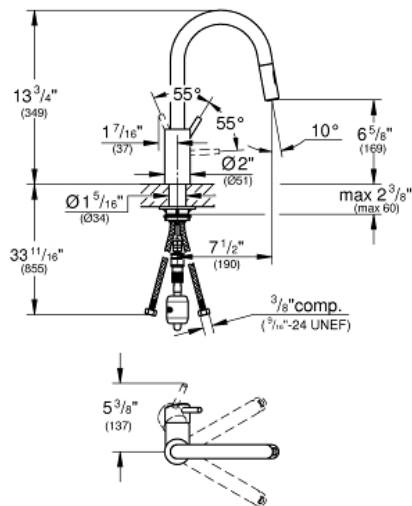

CONCETTO
MODEL # 31479001

Pure Freude
an Wasser

Product Description:
CONCETTO

Standard Specification:

- GROHE SilkMove 1.4" (35 mm) ceramic cartridge
- Pull-out dual spray
- Flow strainer
- Adjustable flow rate limiter
- Swivel spout
- Swivel area 360°
- Protected against backflow
- Stainless steel flex lines
- Quick installation system

Color:

□ 31479001 StarLight Chrome